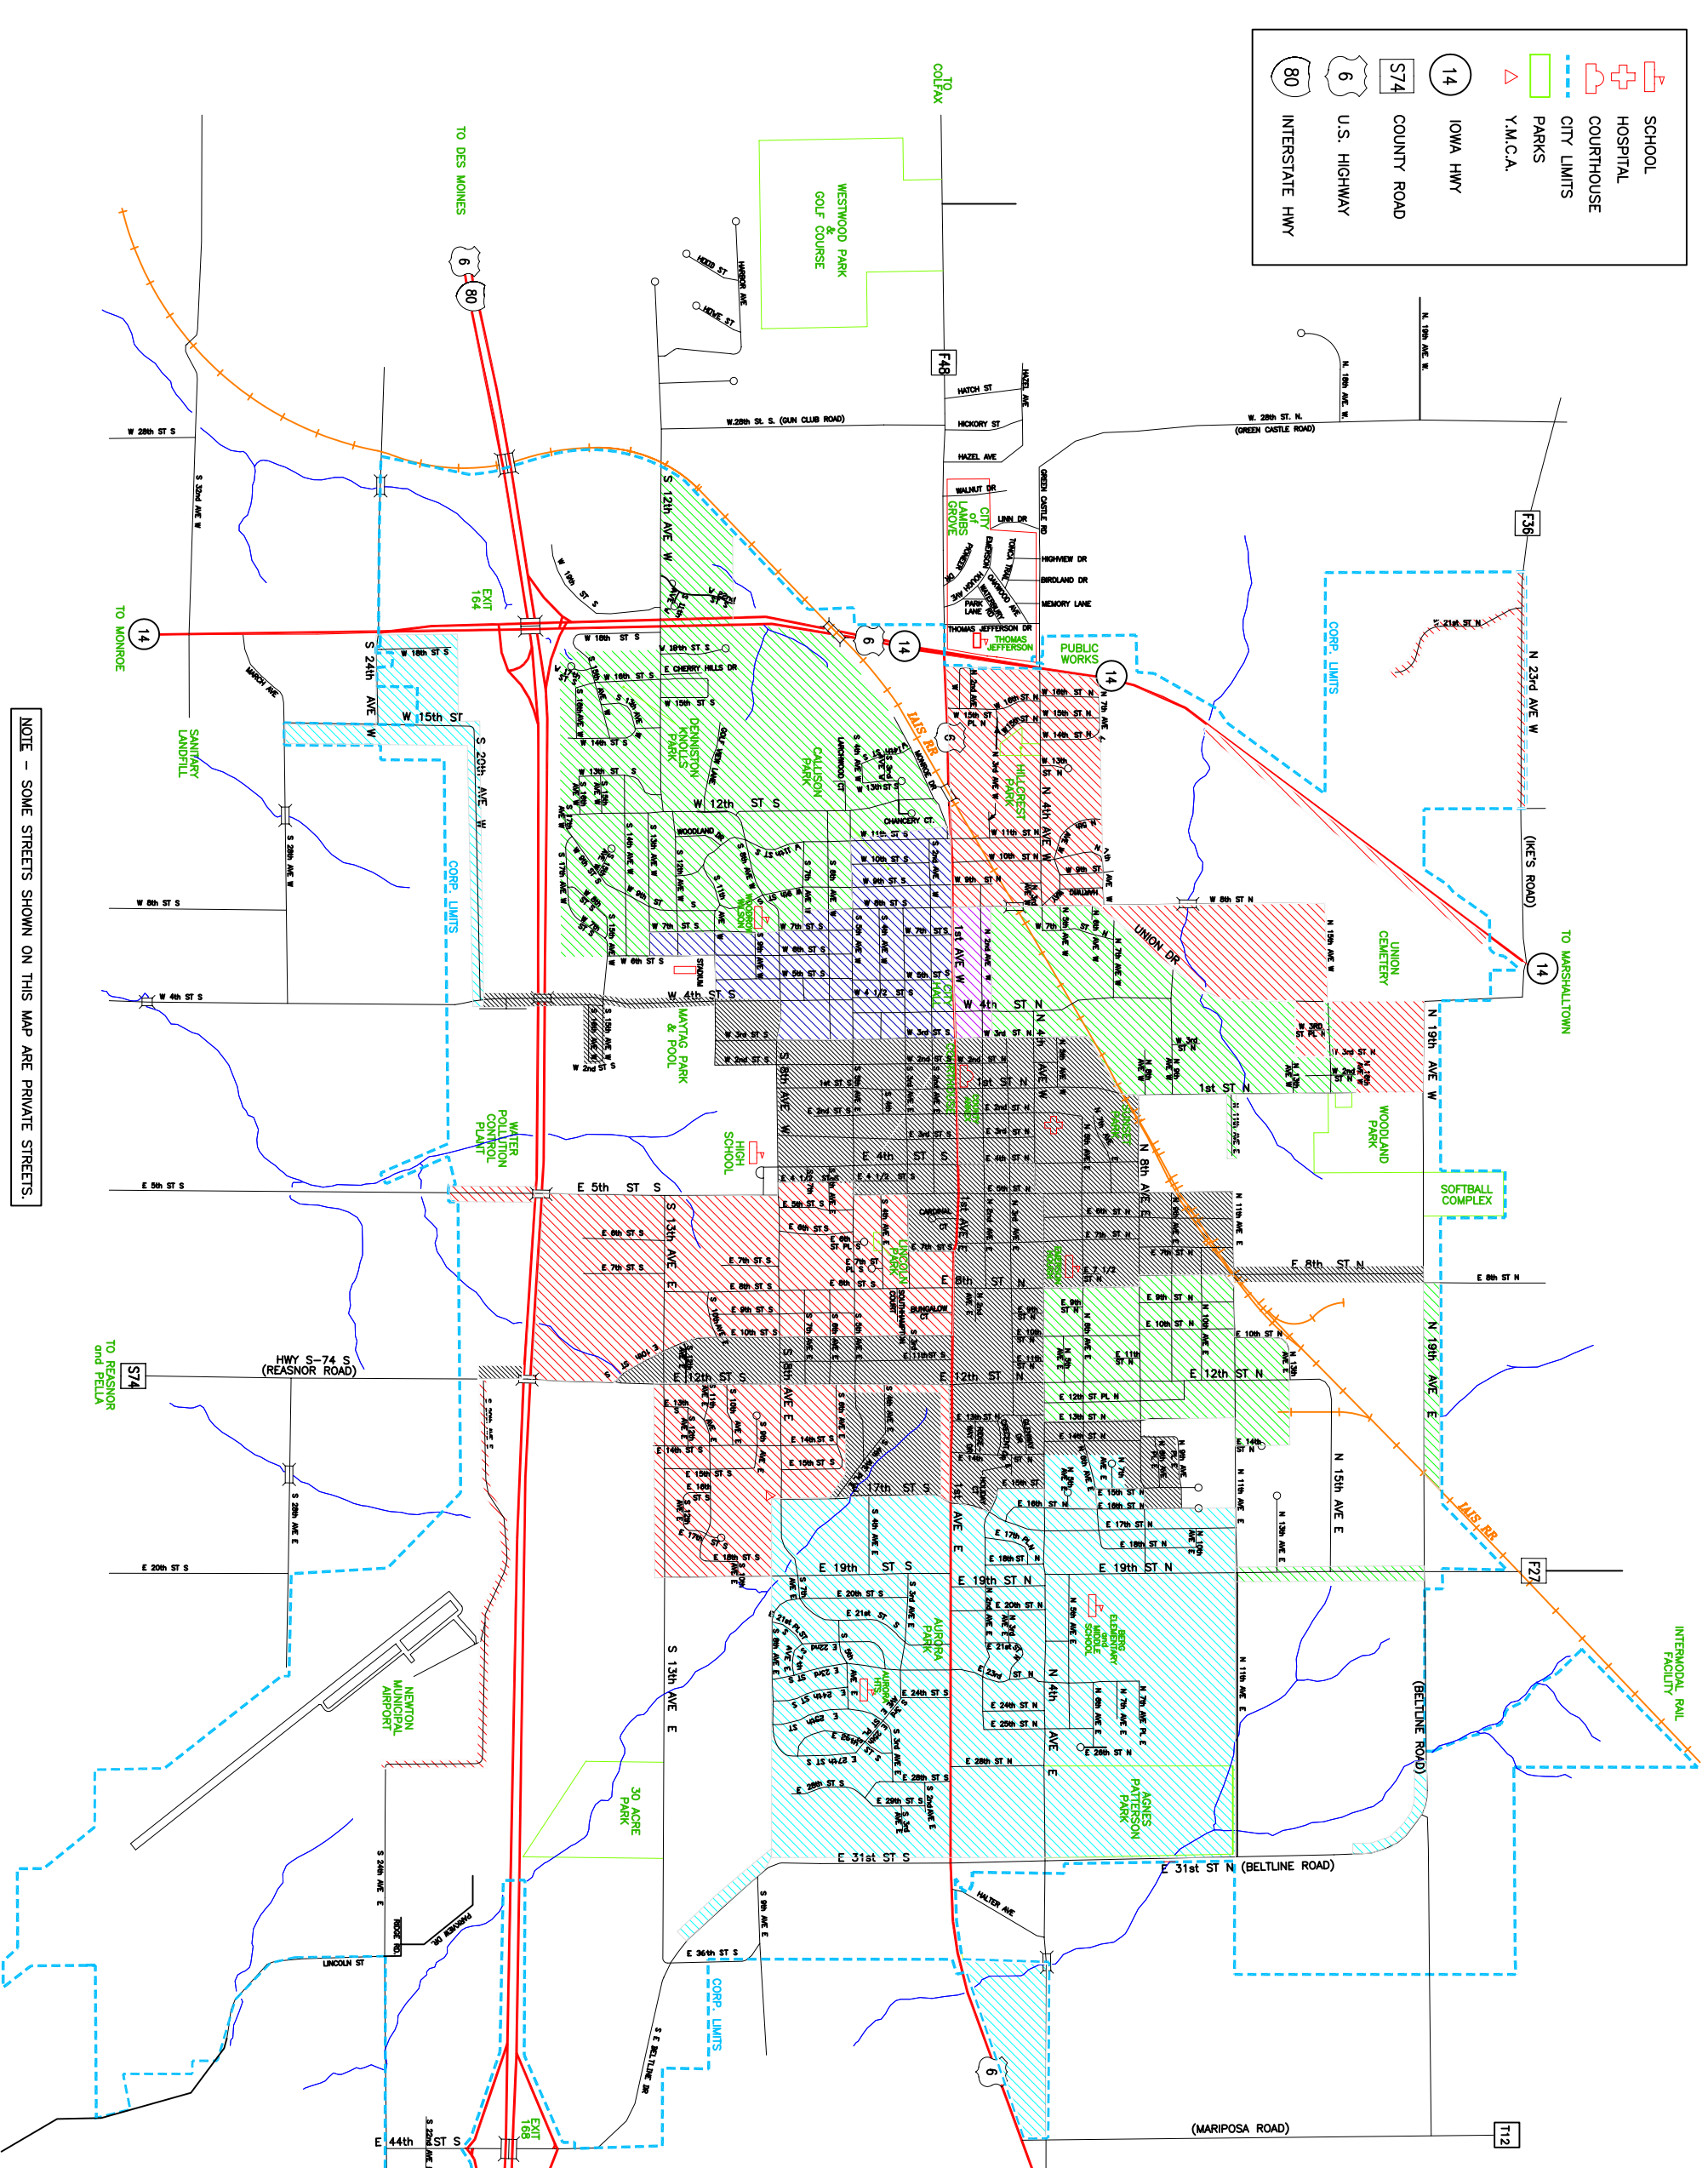

LEGEND

- SCHOOL
- HOSPITAL
- COURTHOUSE
- CITY LIMITS
- PARKS
- Y.M.C.A.
- IOWA HWY 14
- COUNTY ROAD 574
- U.S. HIGHWAY 6
- INTERSTATE HWY 80

Garbage Pickup Schedule

	Monday
	Tuesday
	Wednesday
	Thursday
	Friday

SYSTEM OF STREET NUMBERING

EXAMPLE	EXAMPLE
1st AVE W W 2nd ST N N 3rd AVE W	1st AVE E E 3rd ST N N 4th AVE E
W 2nd ST S S 3rd AVE W	E 3rd ST S OR S 4th AVE E

NOTE - SOME STREETS SHOWN ON THIS MAP ARE PRIVATE STREETS.