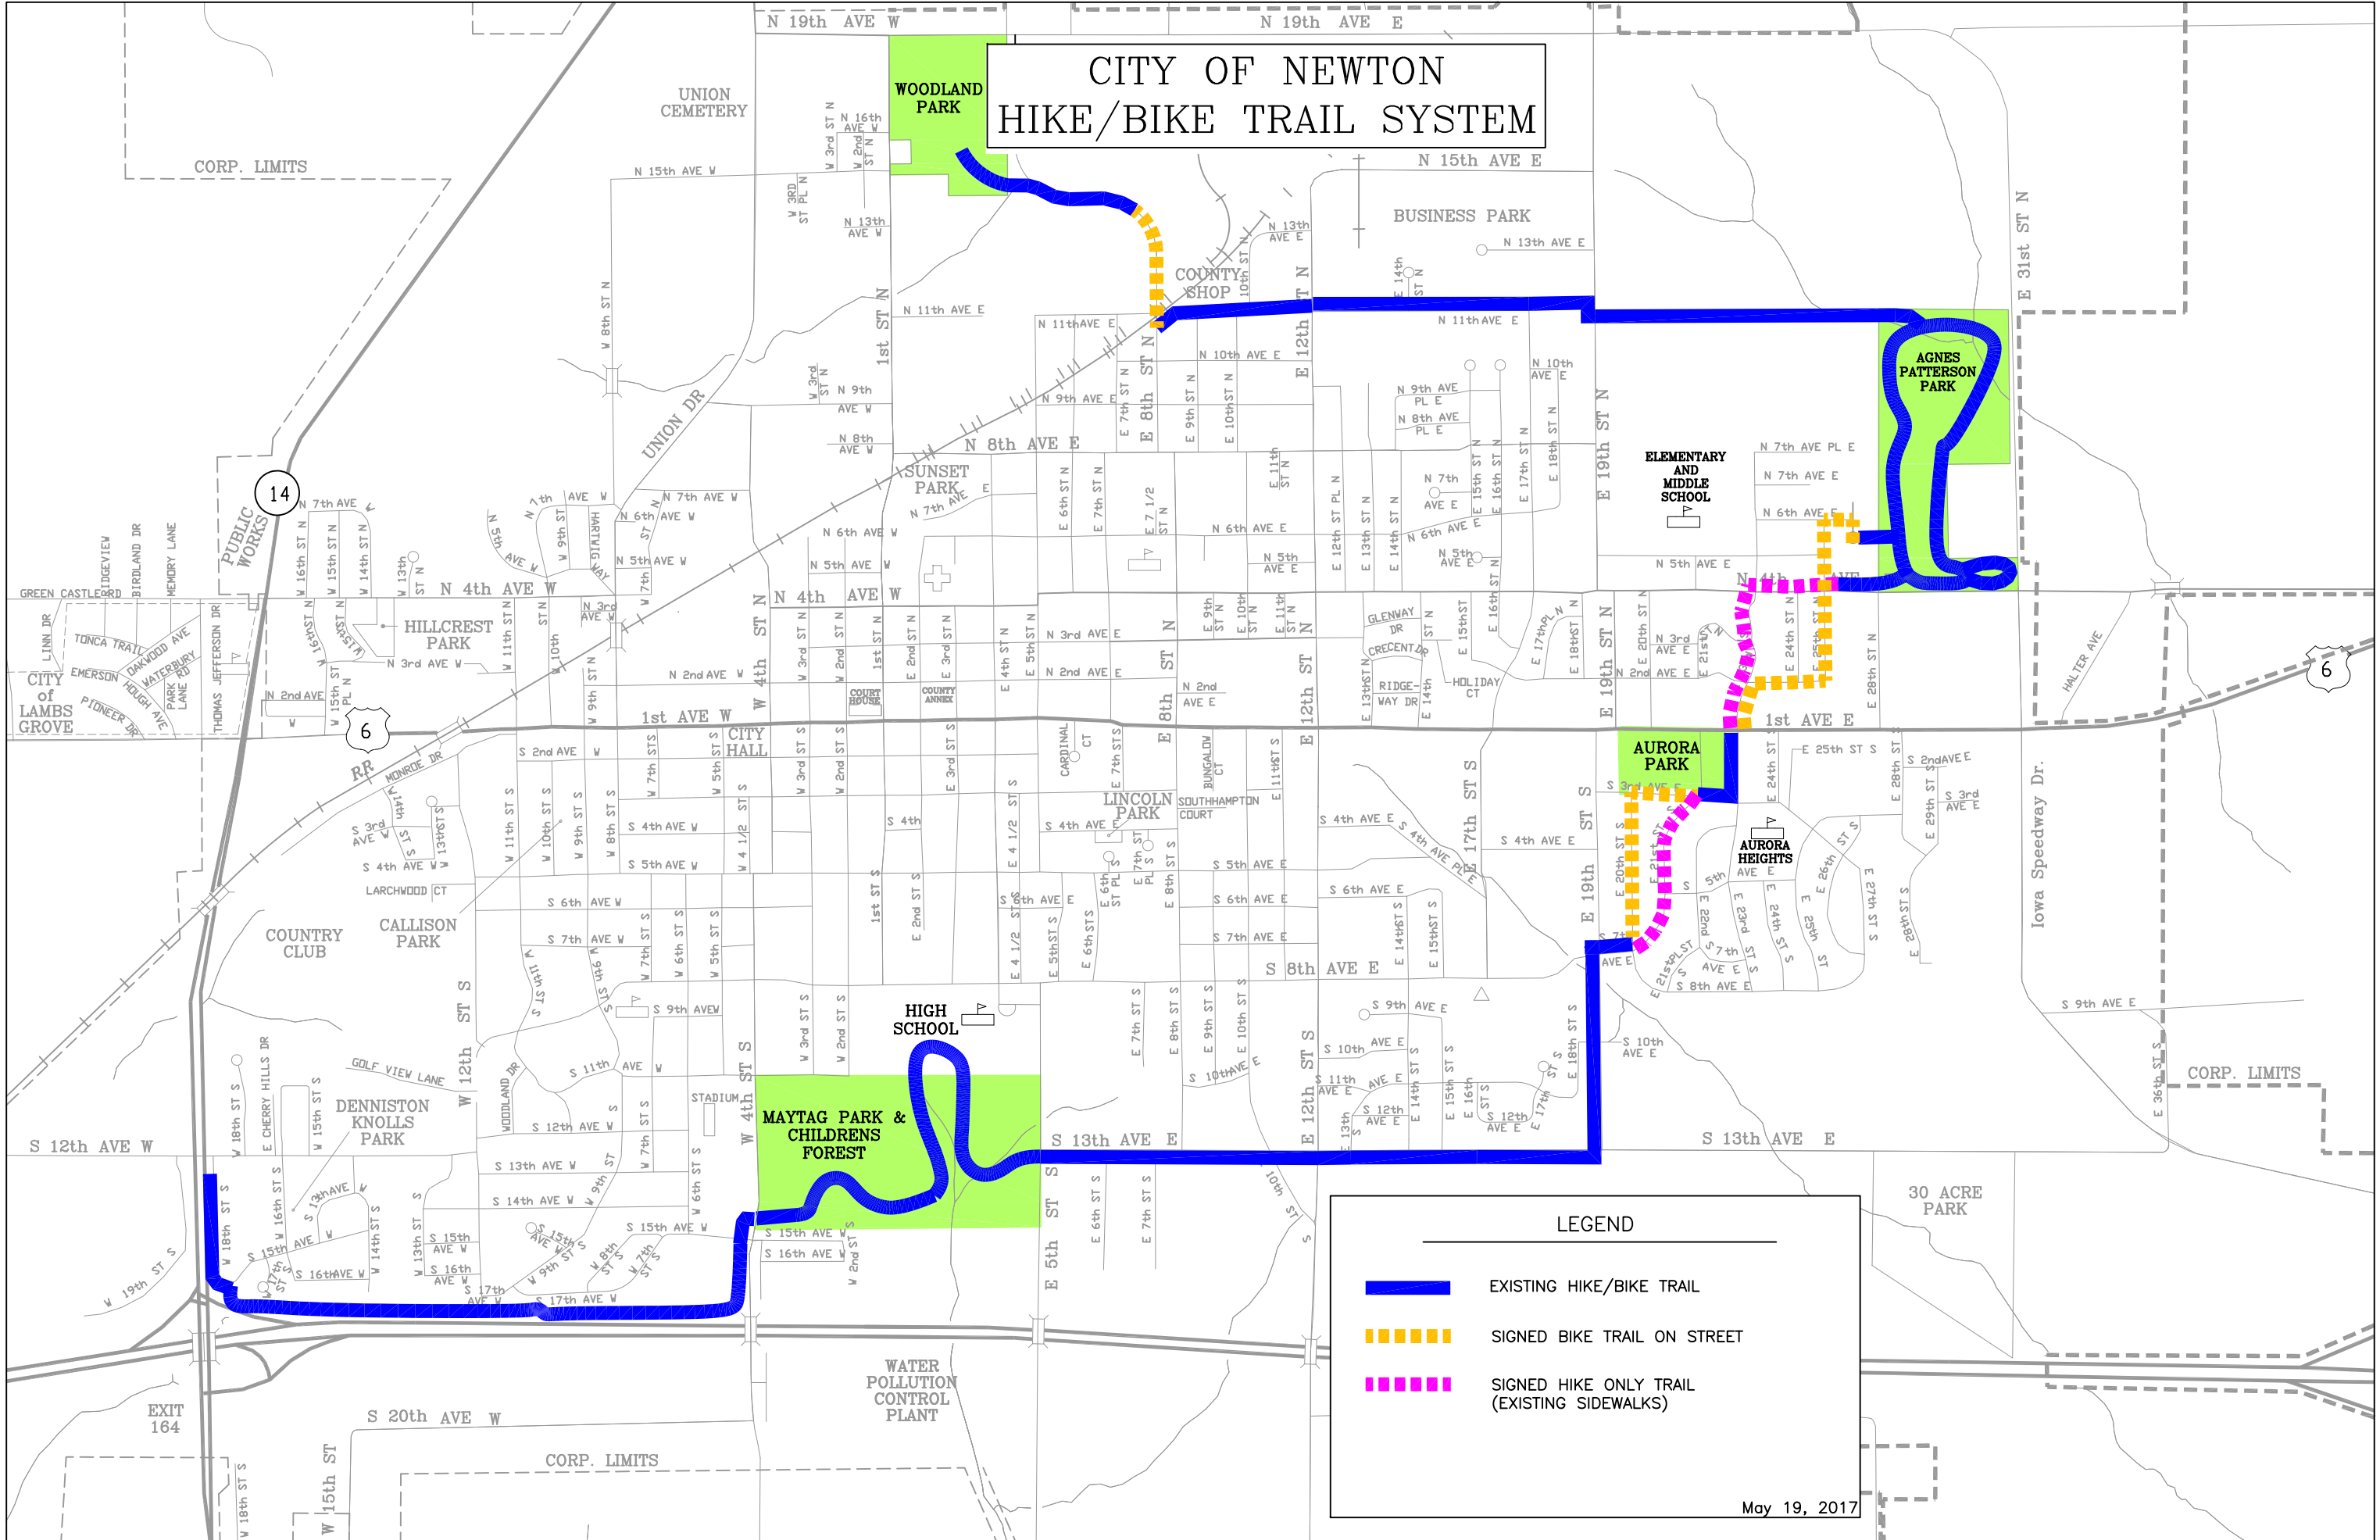

CITY OF NEWTON HIKE/BIKE TRAIL SYSTEM

LEGEND

- EXISTING HIKE/BIKE TRAIL
- SIGNED BIKE TRAIL ON STREET
- SIGNED HIKE ONLY TRAIL (EXISTING SIDEWALKS)

May 19, 2017